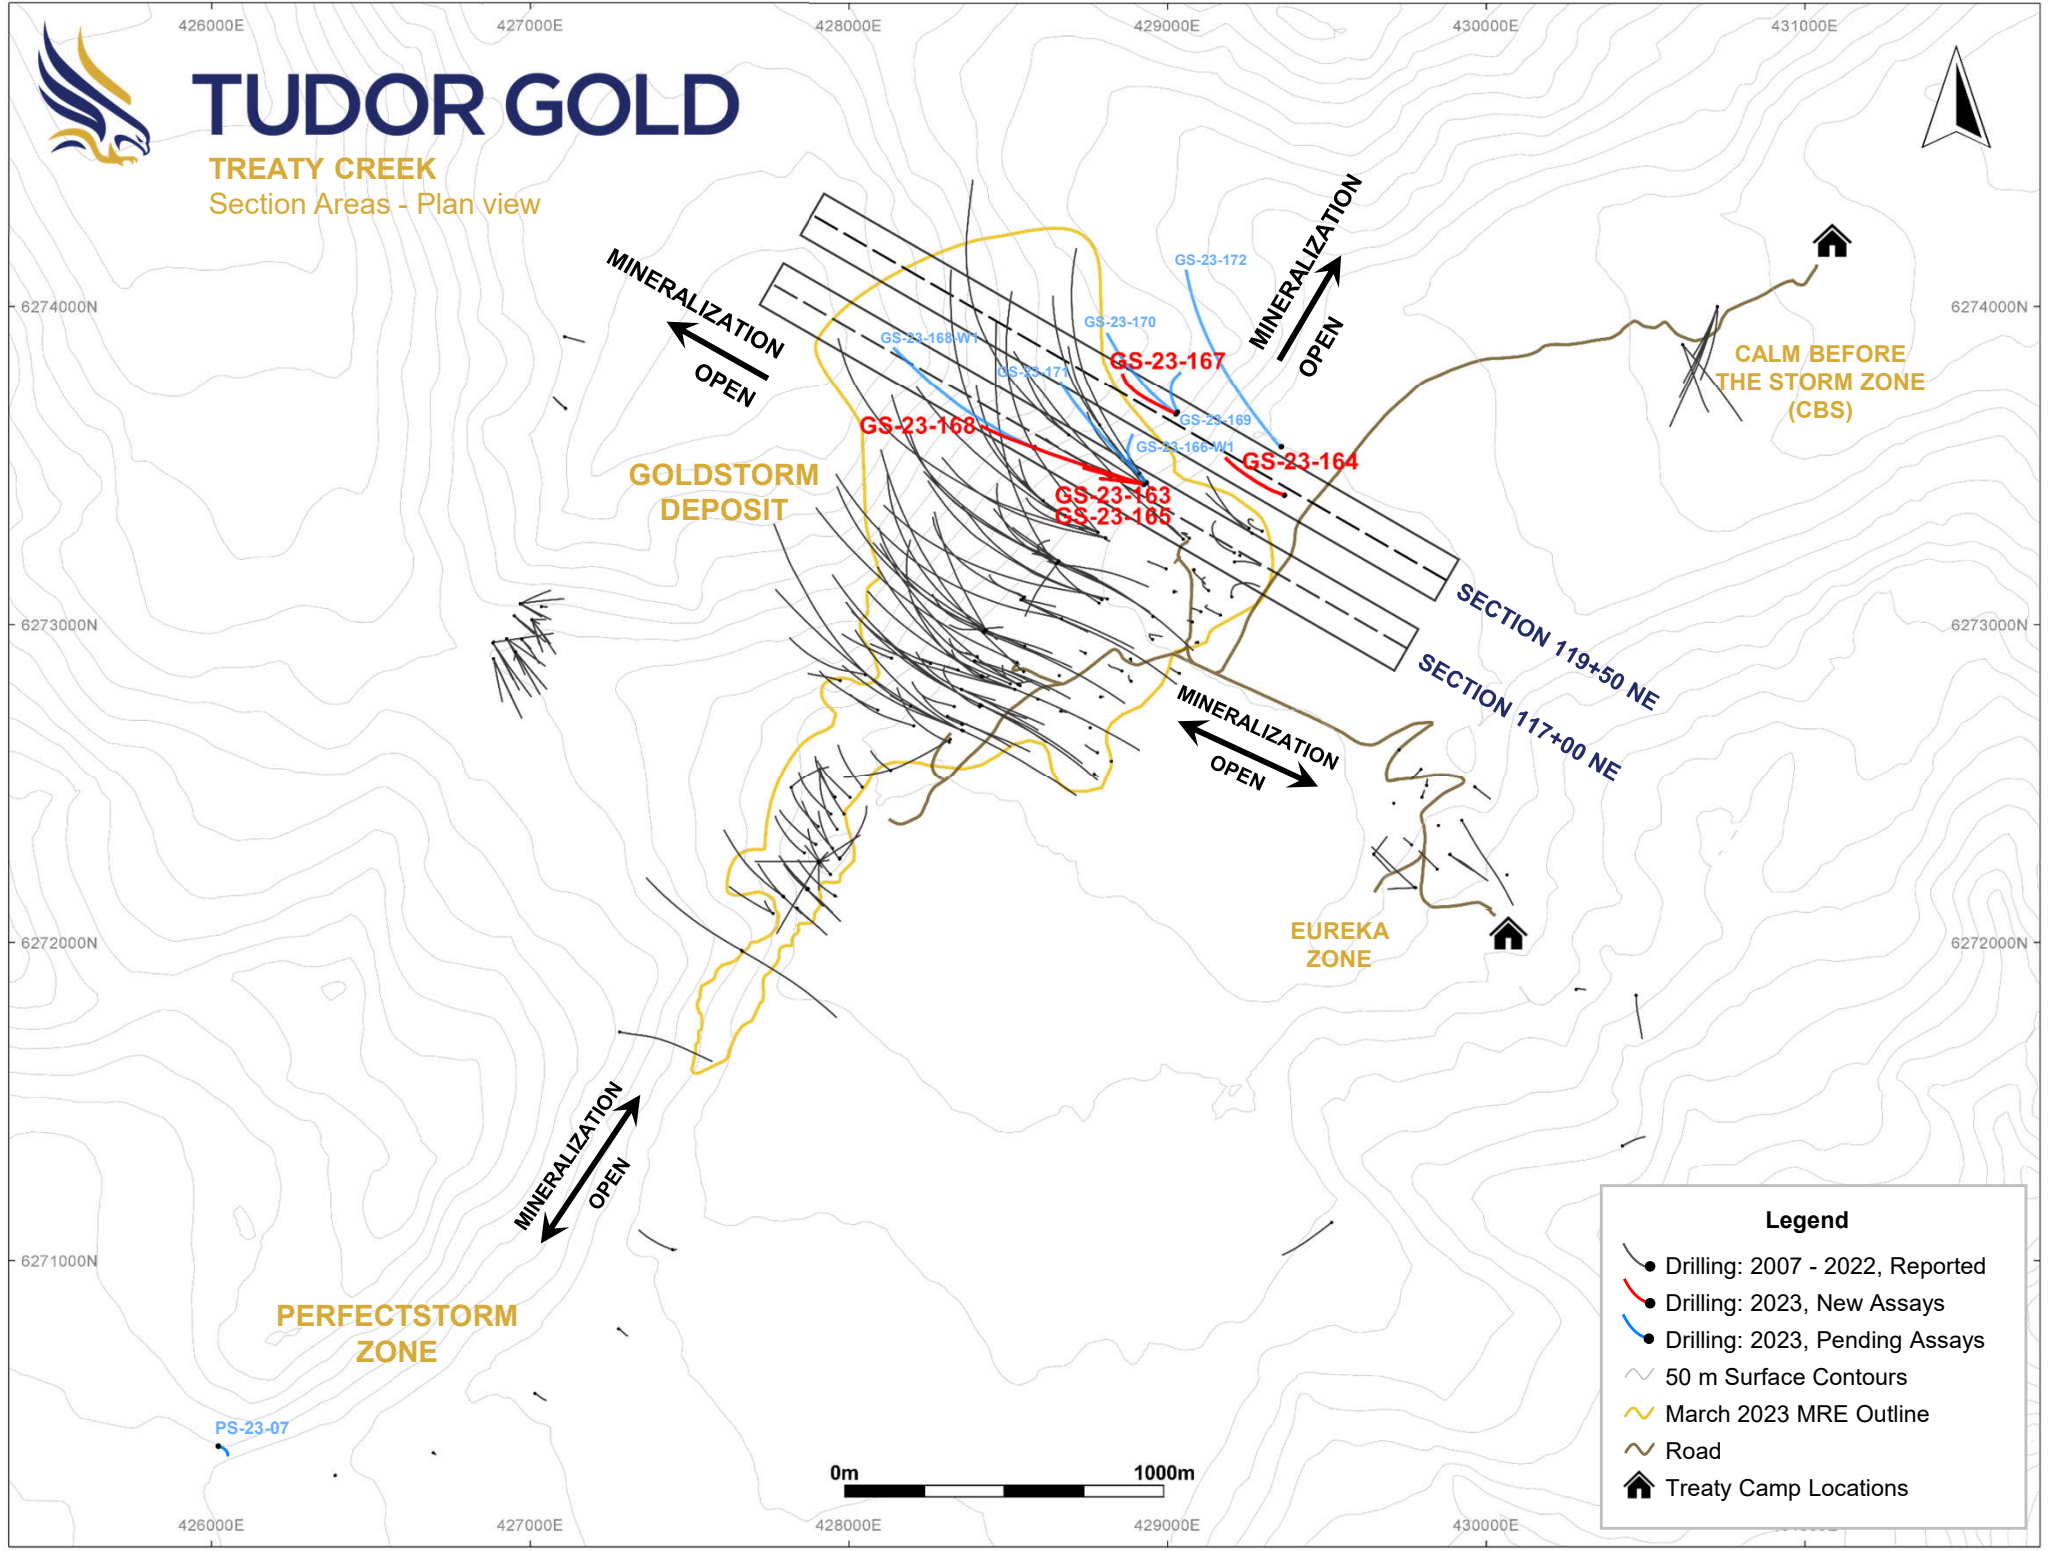

TUDOR GOLD

TREATY CREEK
Section Areas - Plan view

Legend

- Drilling: 2007 - 2022, Reported
- Drilling: 2023, New Assays
- Drilling: 2023, Pending Assays
- ~ 50 m Surface Contours
- ~ March 2023 MRE Outline
- ~ Road
- 🏠 Treaty Camp Locations

x: 427743
y: 6274079

x: 428176
y: 6273829

x: 428609
y: 6273579

x: 429042
y: 6273329

x: 429476
y: 6273079