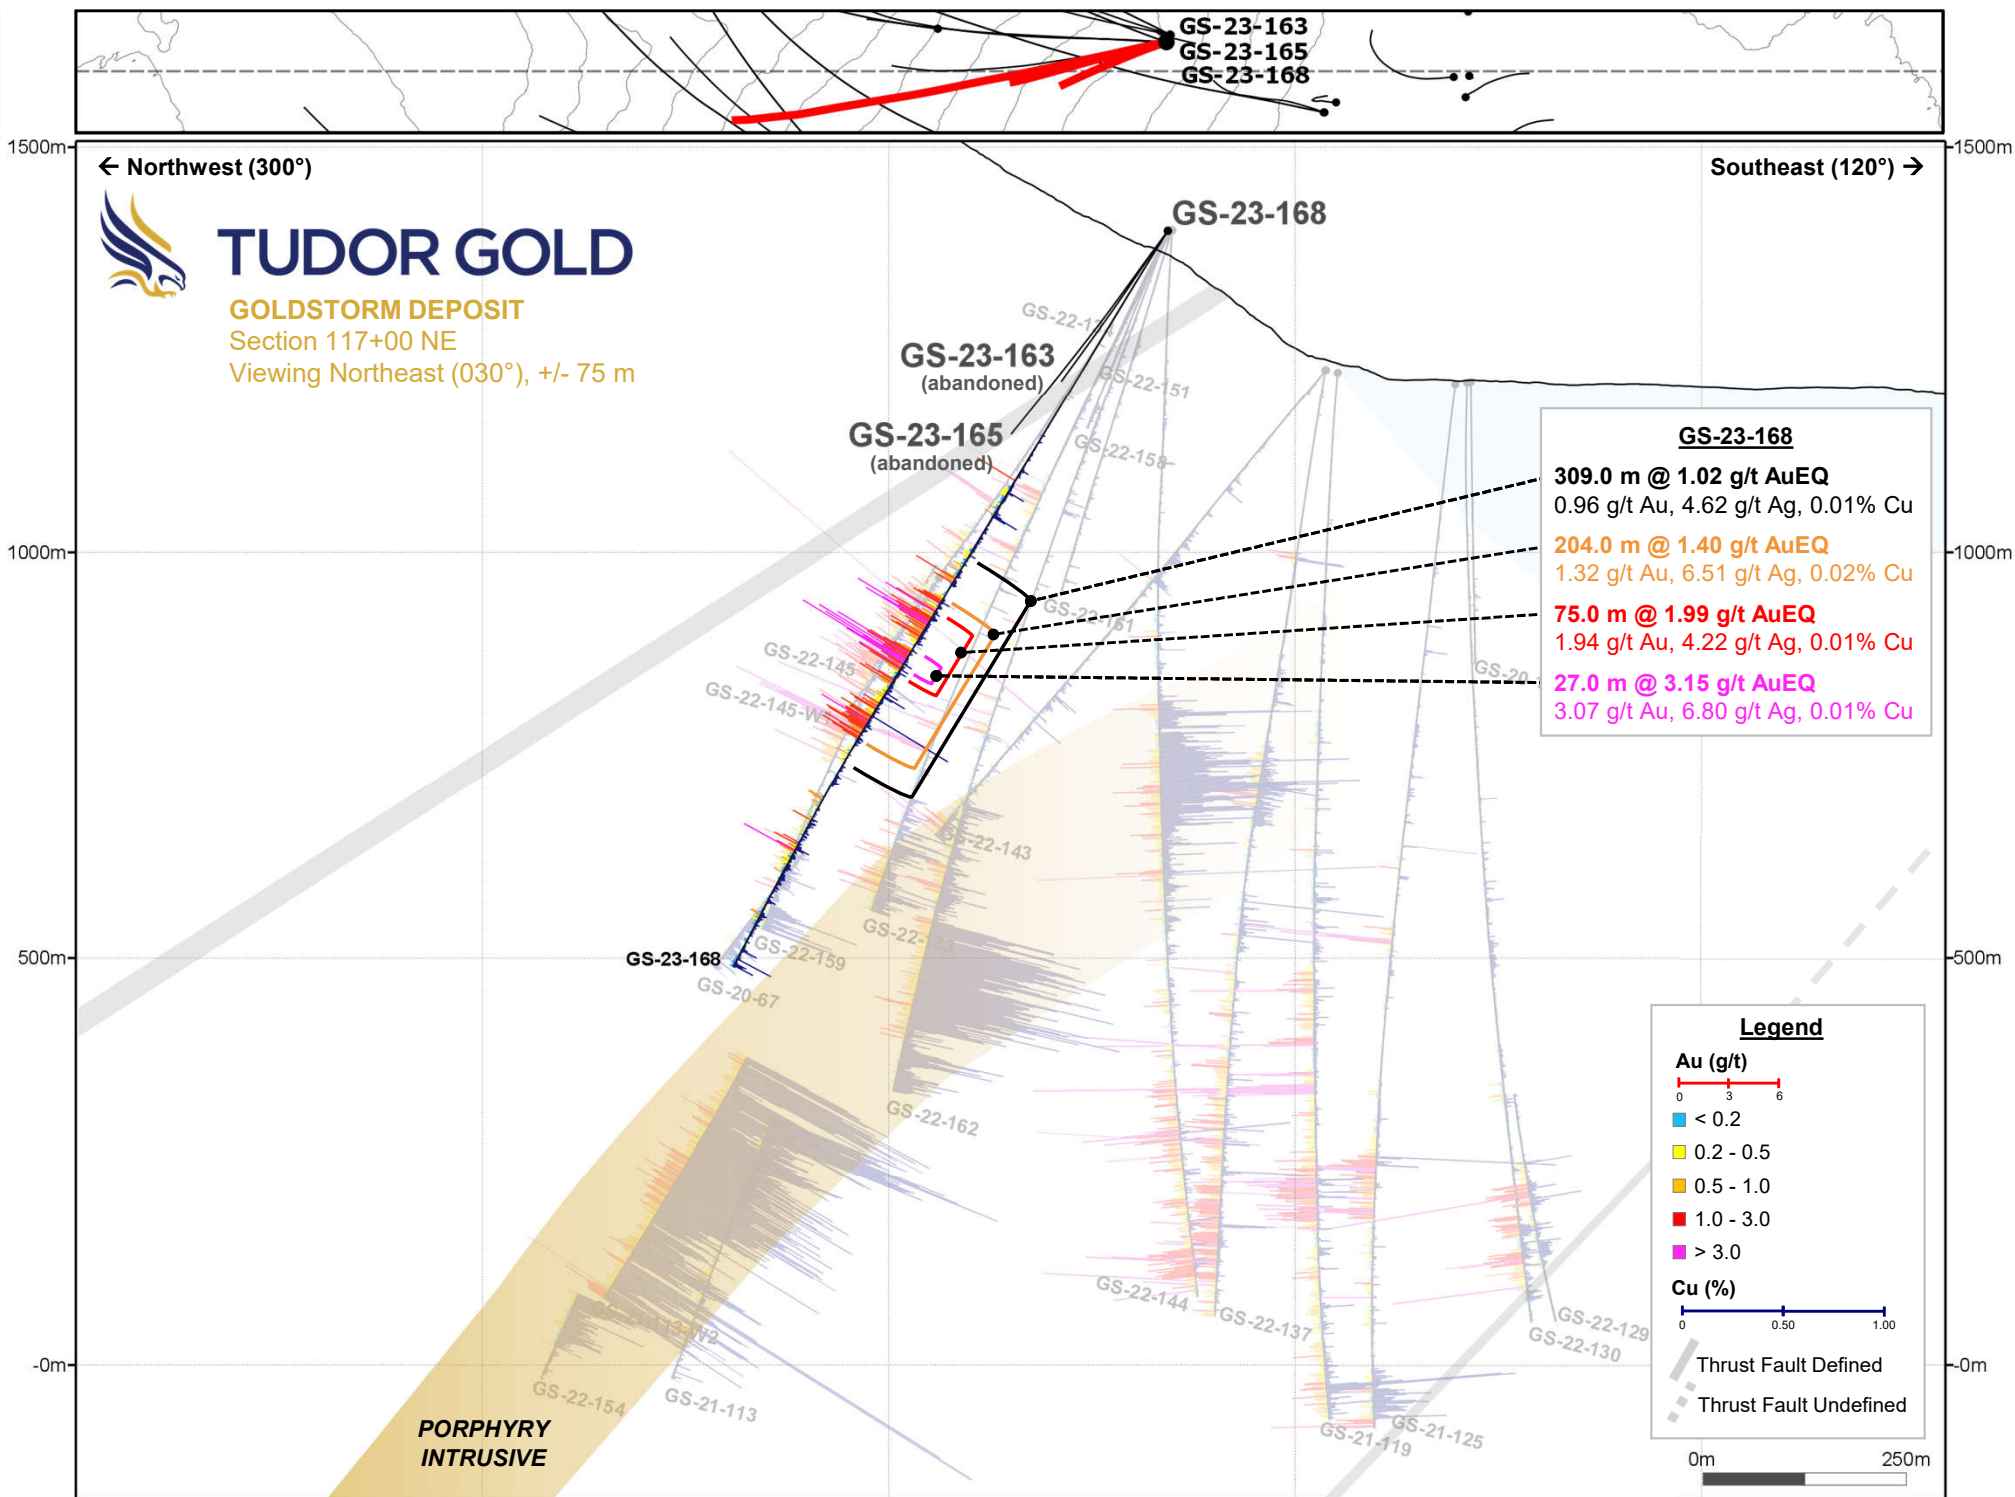

TUDOR GOLD

TREATY CREEK
Section Areas - Plan view

Legend

- Drilling: 2007 - 2022, Reported
- Drilling: 2023, New Assays
- Drilling: 2023, Pending Assays
- ~ 50 m Surface Contours
- ~ March 2023 MRE Outline
- ~ Road
- 🏠 Treaty Camp Locations

x: 427743
y: 6274079

x: 428176
y: 6273829

x: 428609
y: 6273579

x: 429042
y: 6273329

x: 429476
y: 6273079